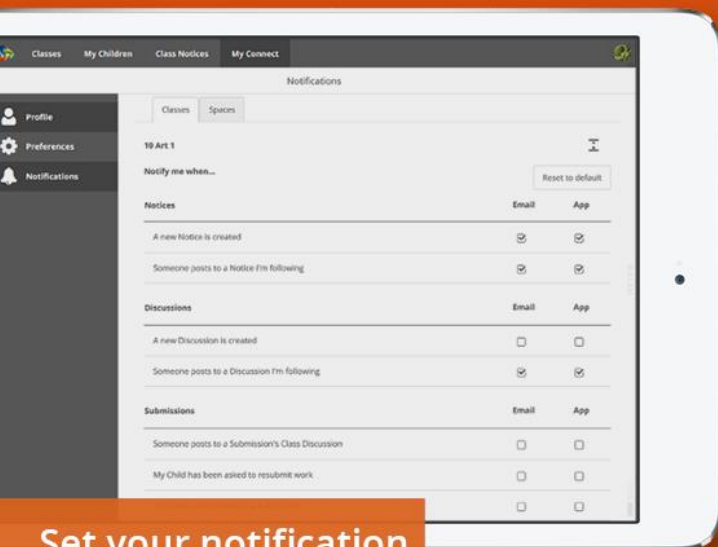

CONNECT NOW

A free mobile app that displays all the latest activity from your children's classes.

- read notices, view class photos and discussions
- post a comment directly from your mobile device
- access attachments